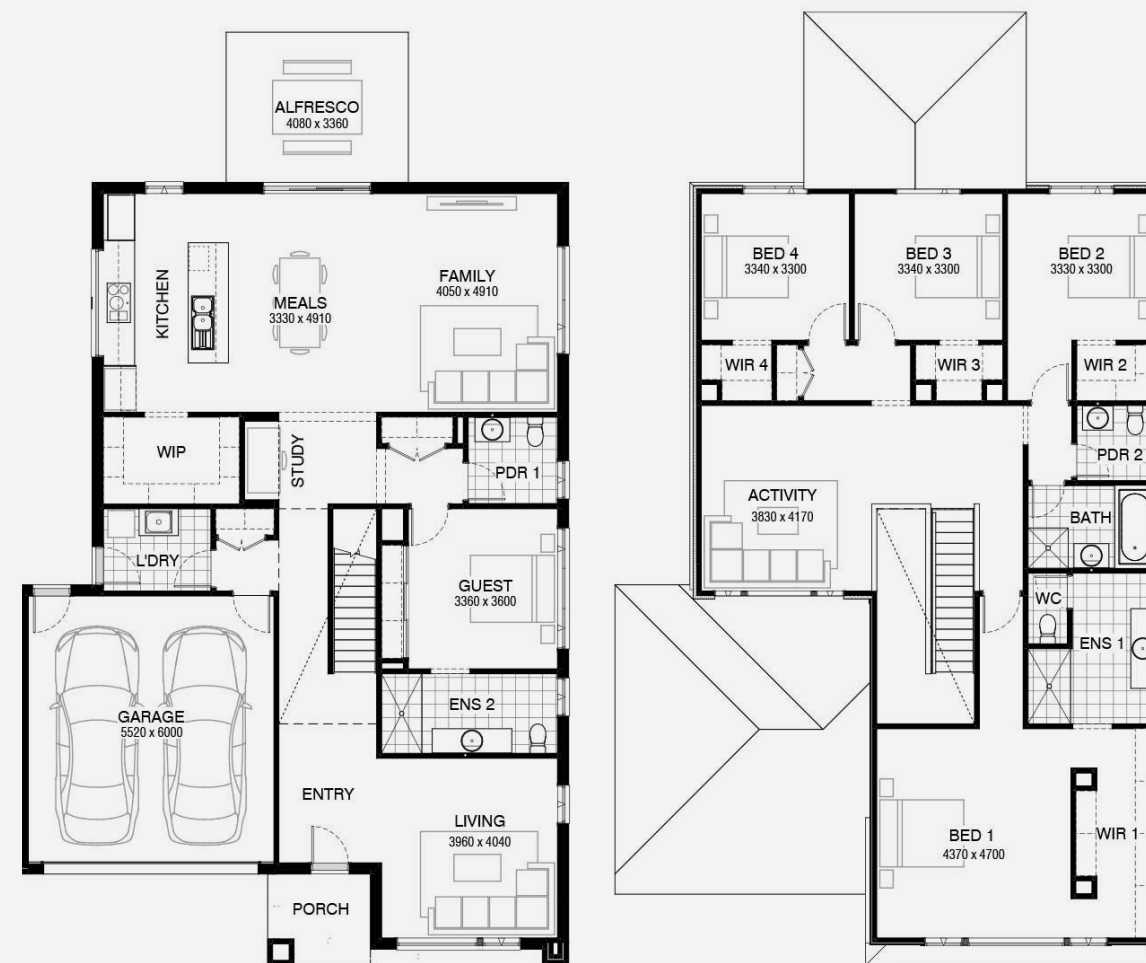

**GUILD
BUILDER**

Burbank 

AREAS	
Living	291.5m ²
Garage	36.3m ²
Alfreco	13.7m ²
Porch	4.7m ²
Total	346.2m²

NEWELL 346

Builder House Only Package \$1,043,997

 346m²

 5

 3.5

● Lot No. 2418

● Lot Size 480m²