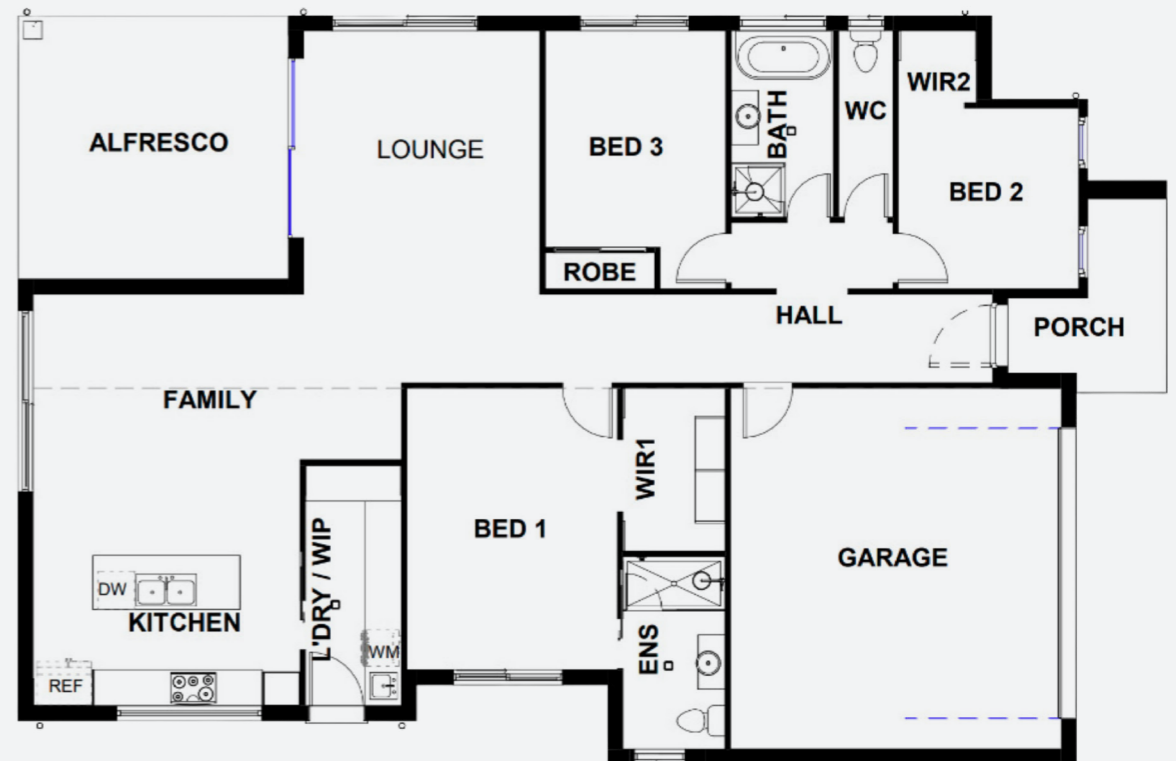

GUILD
BUILDER

Artist's impression.

AREAS

Living	151.3m ²
Garage	37.2m ²
Alfresco	19.6m ²
Porch	6.1m ²
Total	214.2m ²

BIRCH 214

House and Land Package \$942,395*

214m²

3

2

● Lot No. 2217

● Lot Size 400m²