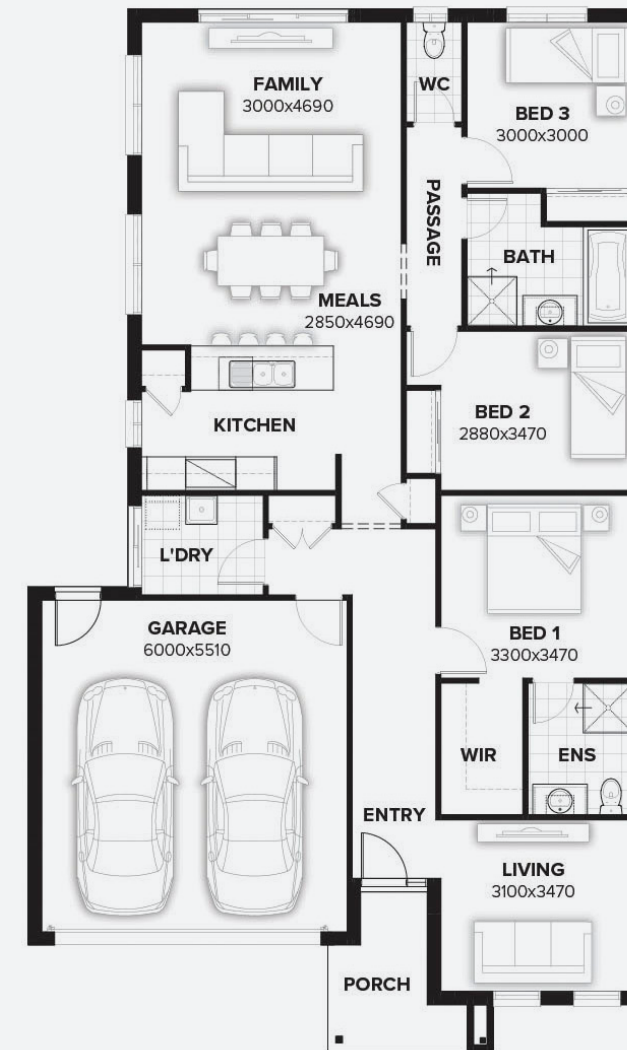

**GUILD
BUILDER**

Burbank 
there's no place like home

Artist's impression

AREAS

Living	137m ²
Garage	36m ²
Porch	5m ²
Total	178m²

— **CUSACK 178** —

House and Land Package \$895,521*

 178m²   3  2 ● Lot No. 3103 ● Lot Size 428²