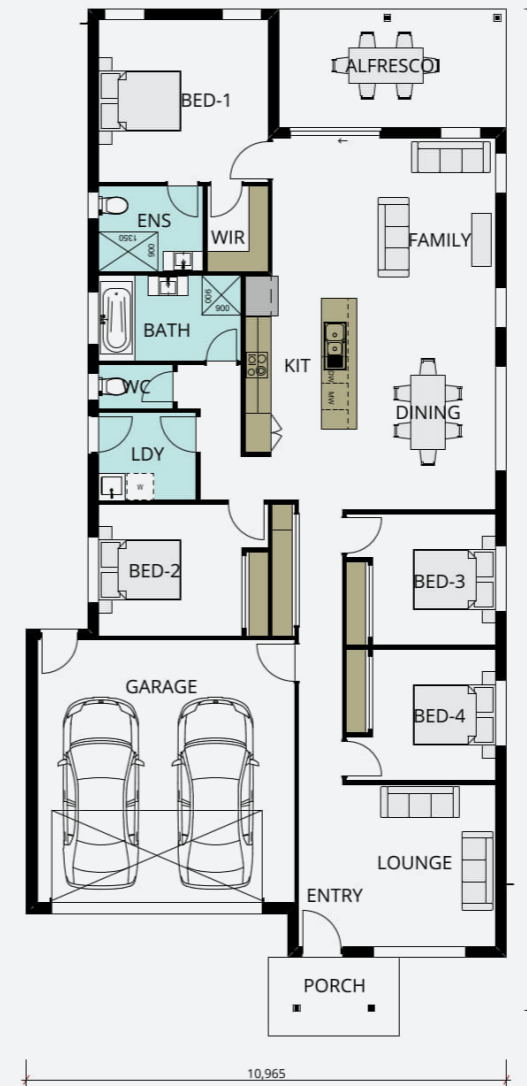

**GUILD
BUILDER**

Artist's impression

AREAS

Living	154.00m ²
Garage	39.63m ²
Alfresco	12.78m ²
Verandah	6.30m ²
Total	212.71m²

— CUSTOM 212 —

House and Land Package \$916,000*

 212m²   4  2 ● Lot No. 1486 ● Lot Size 391m²