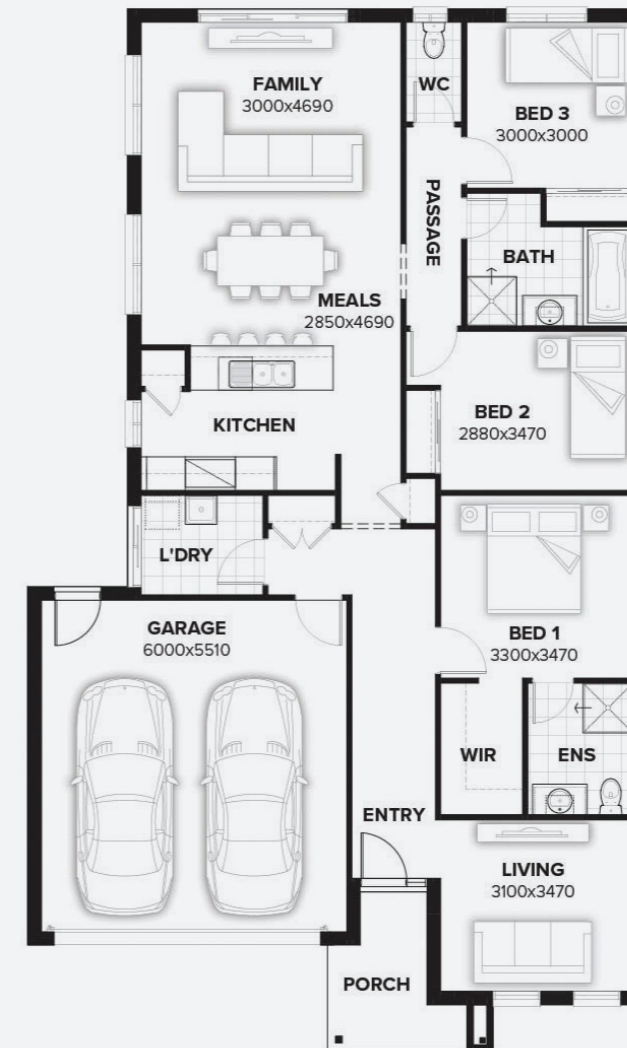

**GUILD
BUILDER**

Burbank 
there's no place like home

AREAS

| | |
|--------------|-------------------------|
| Living | 137m ² |
| Garage | 36m ² |
| Porch | 5m ² |
| Total | 178m² |

— **CUSACK 178** —

House and Land Package \$895,521*

 178m²   3  2 ● Lot No. 3103 ● Lot Size 428²

Builder Terms and Conditions apply. Renders/plans are subject to final approval from Googong Township.

*Based on separate house and land contracts.