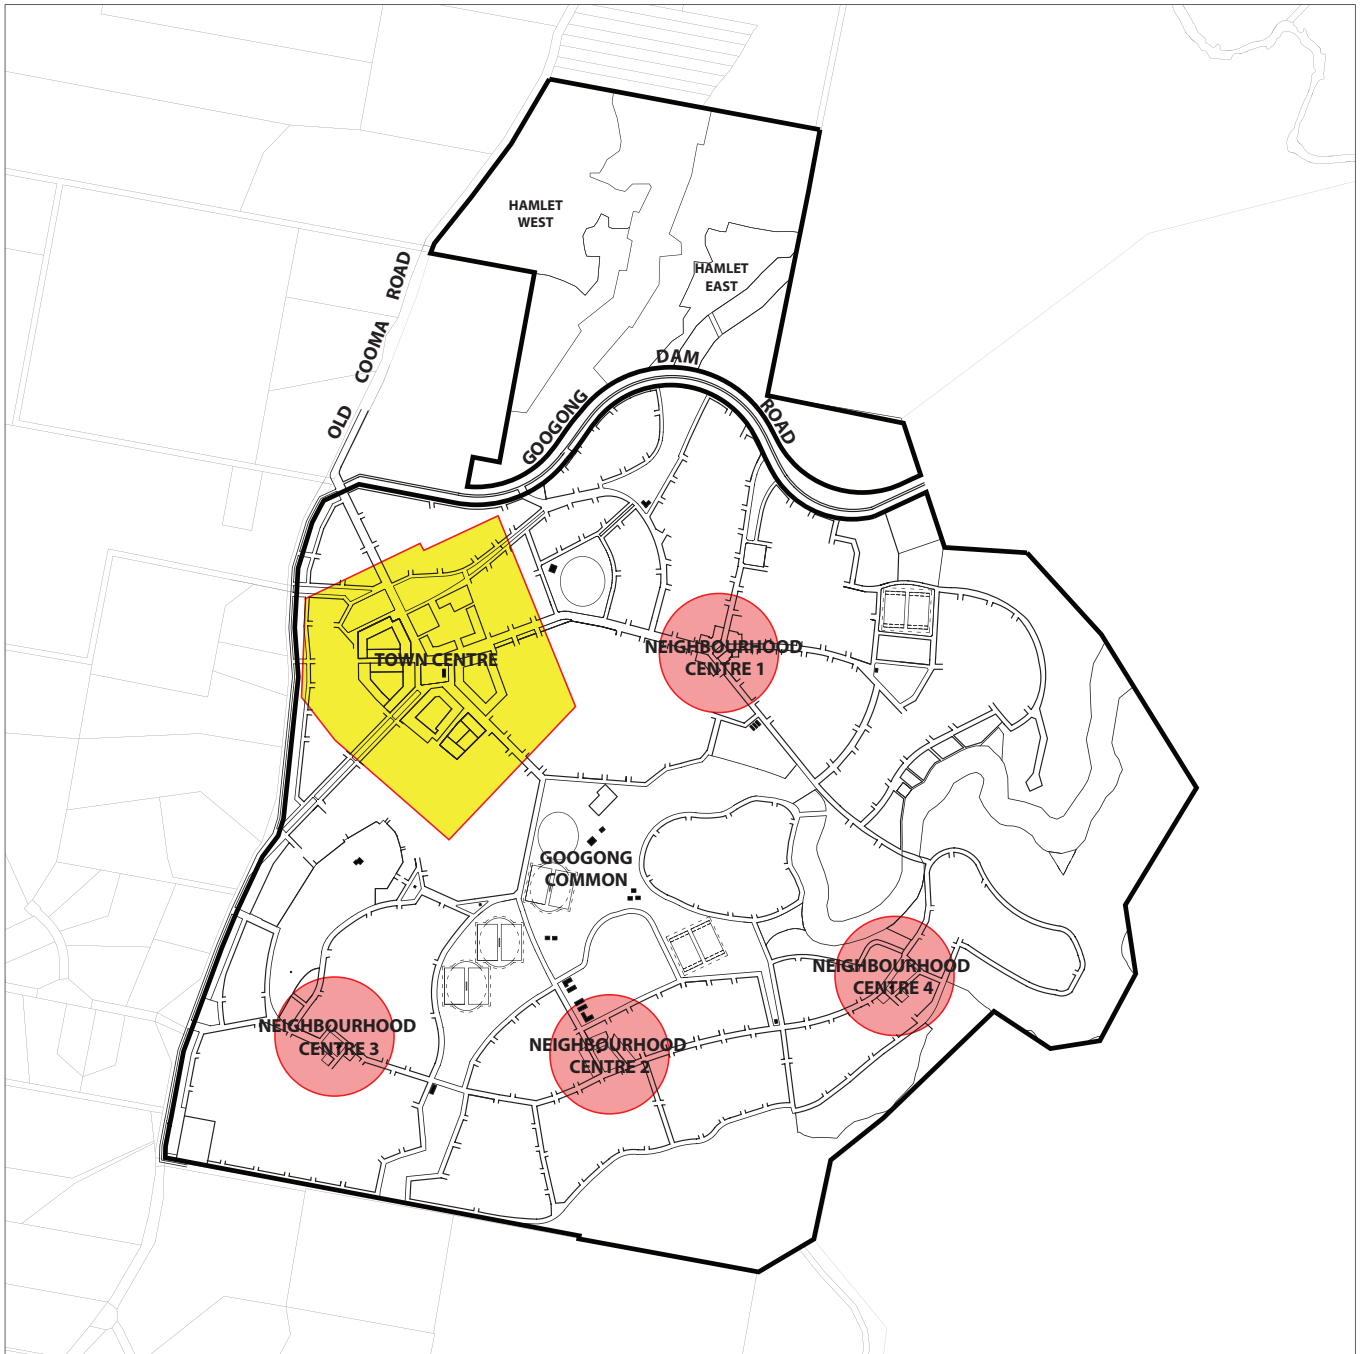

GOOGONG TOWNSHIP

TOWN CENTRE AND NEIGHBOURHOOD CENTRE PLAN

NOTE: SUBJECT TO DETAILED DESIGN AND FINAL SURVEY

LEGEND

-  NEIGHBOURHOOD CENTRE (200m RADIUS)
-  TOWN CENTRE (200m OFFSET)
-  SUBJECT SITE